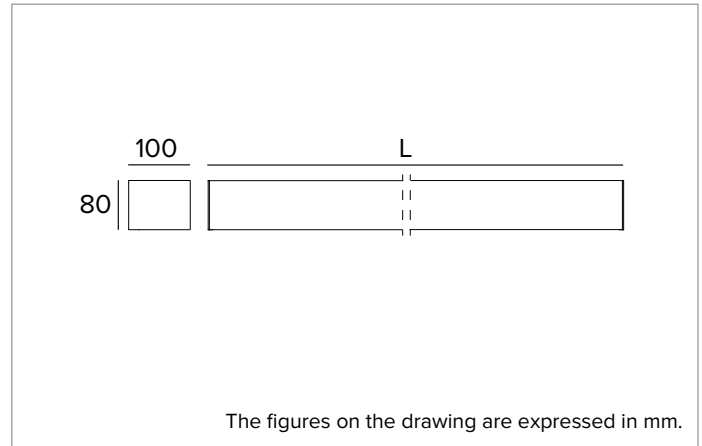

T023BX940ELPW | LOGICO EASY Stand Alone 100 - OPAL HO

Linear stand alone LED fixture for ceiling mounted or suspension installation

	4000K	H(m)	D(m)	E _{max} (lx)	
	Ra90		109°		
Fixture Power	127W	1	2.82	2139	
Source Flux	10177lm	2	5.64	535	
Fixture Flux	10177lm	3	8.46	238	
Efficacy	80lm/W	4	11.28	134	
G0301A I _{max} =210cd/klm	I _{max}	2139cd	5	14.10	86

Colour and finish: White

Dimensions: L=2340mm

Weight: 7.35Kg

Version: LINEAR

Degree of protection: IP40

Mechanical Resistance: IK02

ELECTRICAL CHARACTERISTICS

Integrated electronic ON-OFF driver. Luminaire compliant with EN 60598-2-22 for power supply from a centralised emergency system CPSS (Central Power Supply System), not incorporated in the luminaire - high risk areas excluded. The default power and flux are 100% in AC and 100% in DC.