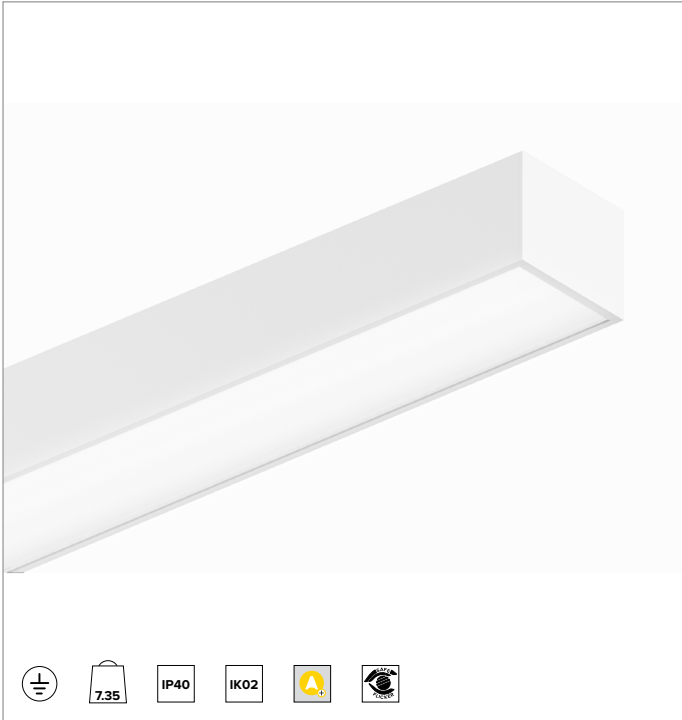

T023BX940ELPW | LOGICO EASY Stand Alone 100 - OPAL HO

Linear stand alone LED fixture for ceiling mounted or suspension installation

	4000K	H(m)	D(m)	E _{max} (lx)	
	Ra90		109°		
Fixture Power	127W	1	2.82	2139	
Source Flux	10177lm	2	5.64	535	
Fixture Flux	10177lm	3	8.46	238	
Efficacy	80lm/W	4	11.28	134	
G0301A I _{max} =210cd/klm	I _{max}	2139cd	5	14.10	86

CCT nominal: 4000K

Lifetime (L80/B10): 100000h tq +25°C

ILLUMINOTECHNICAL CHARACTERISTICS

Direct/indirect emission. Diffused light - OPAL optic: optical system made of a steel reflector with white polymer coating and a closing diffuser screen in opal anti-glare polycarbonate.

Emission: DIRECT/INDIRECT

Optic: REFLECTOR

Optical efficiency: 100%

Fixture flux: 10177lm

Luminous efficacy: 80lm/W

Photobiological safety: Compliant with RG0 exempt risk group

MECHANICAL CHARACTERISTICS

Painted extruded aluminium body with 100mm section and polycarbonate end caps. Upper closing screen in translucent polycarbonate.

Colour and finish: White

Dimensions: L=2340mm

Weight: 7.35Kg

Version: LINEAR

Degree of protection: IP40

Mechanical Resistance: IK02

ELECTRICAL CHARACTERISTICS

Integrated electronic ON-OFF driver. Luminaire compliant with EN 60598-2-22 for power supply from a centralised emergency system CPSS (Central Power Supply System), not incorporated in the luminaire - high risk areas excluded. The default power and flux are 100% in AC and 100% in DC.